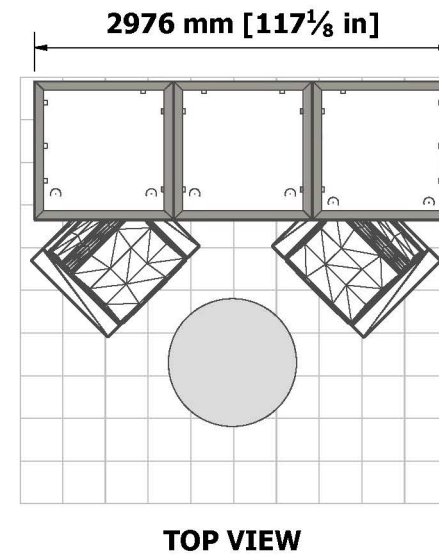

LOUNGE -> 10 X 10

All concepts and designs by The Expo Group are protected under current Federal Copyright Laws. Unauthorized use or reproduction without the written consent of The Expo Group is forbidden.