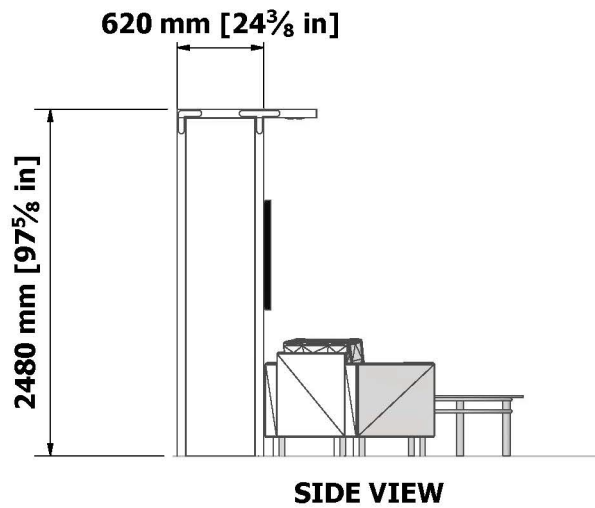

LOUNGE -> 10 X 10

All concepts and designs by The Expo Group are protected under current Federal Copyright Laws. Unauthorized use or reproduction without the written consent of The Expo Group is forbidden.