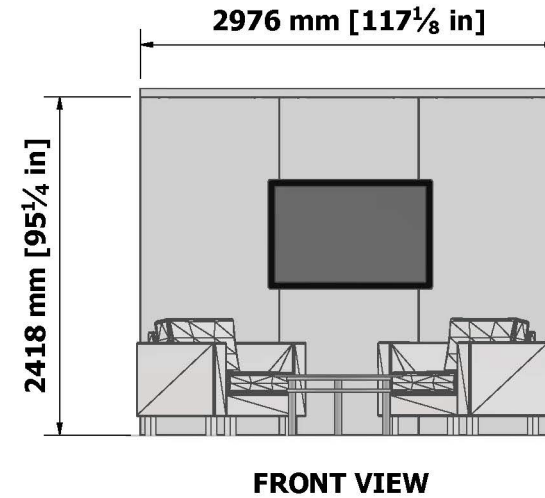

LOUNGE -> 10 X 10

All concepts and designs by The Expo Group are protected under current Federal Copyright Laws. Unauthorized use or reproduction without the written consent of The Expo Group is forbidden.